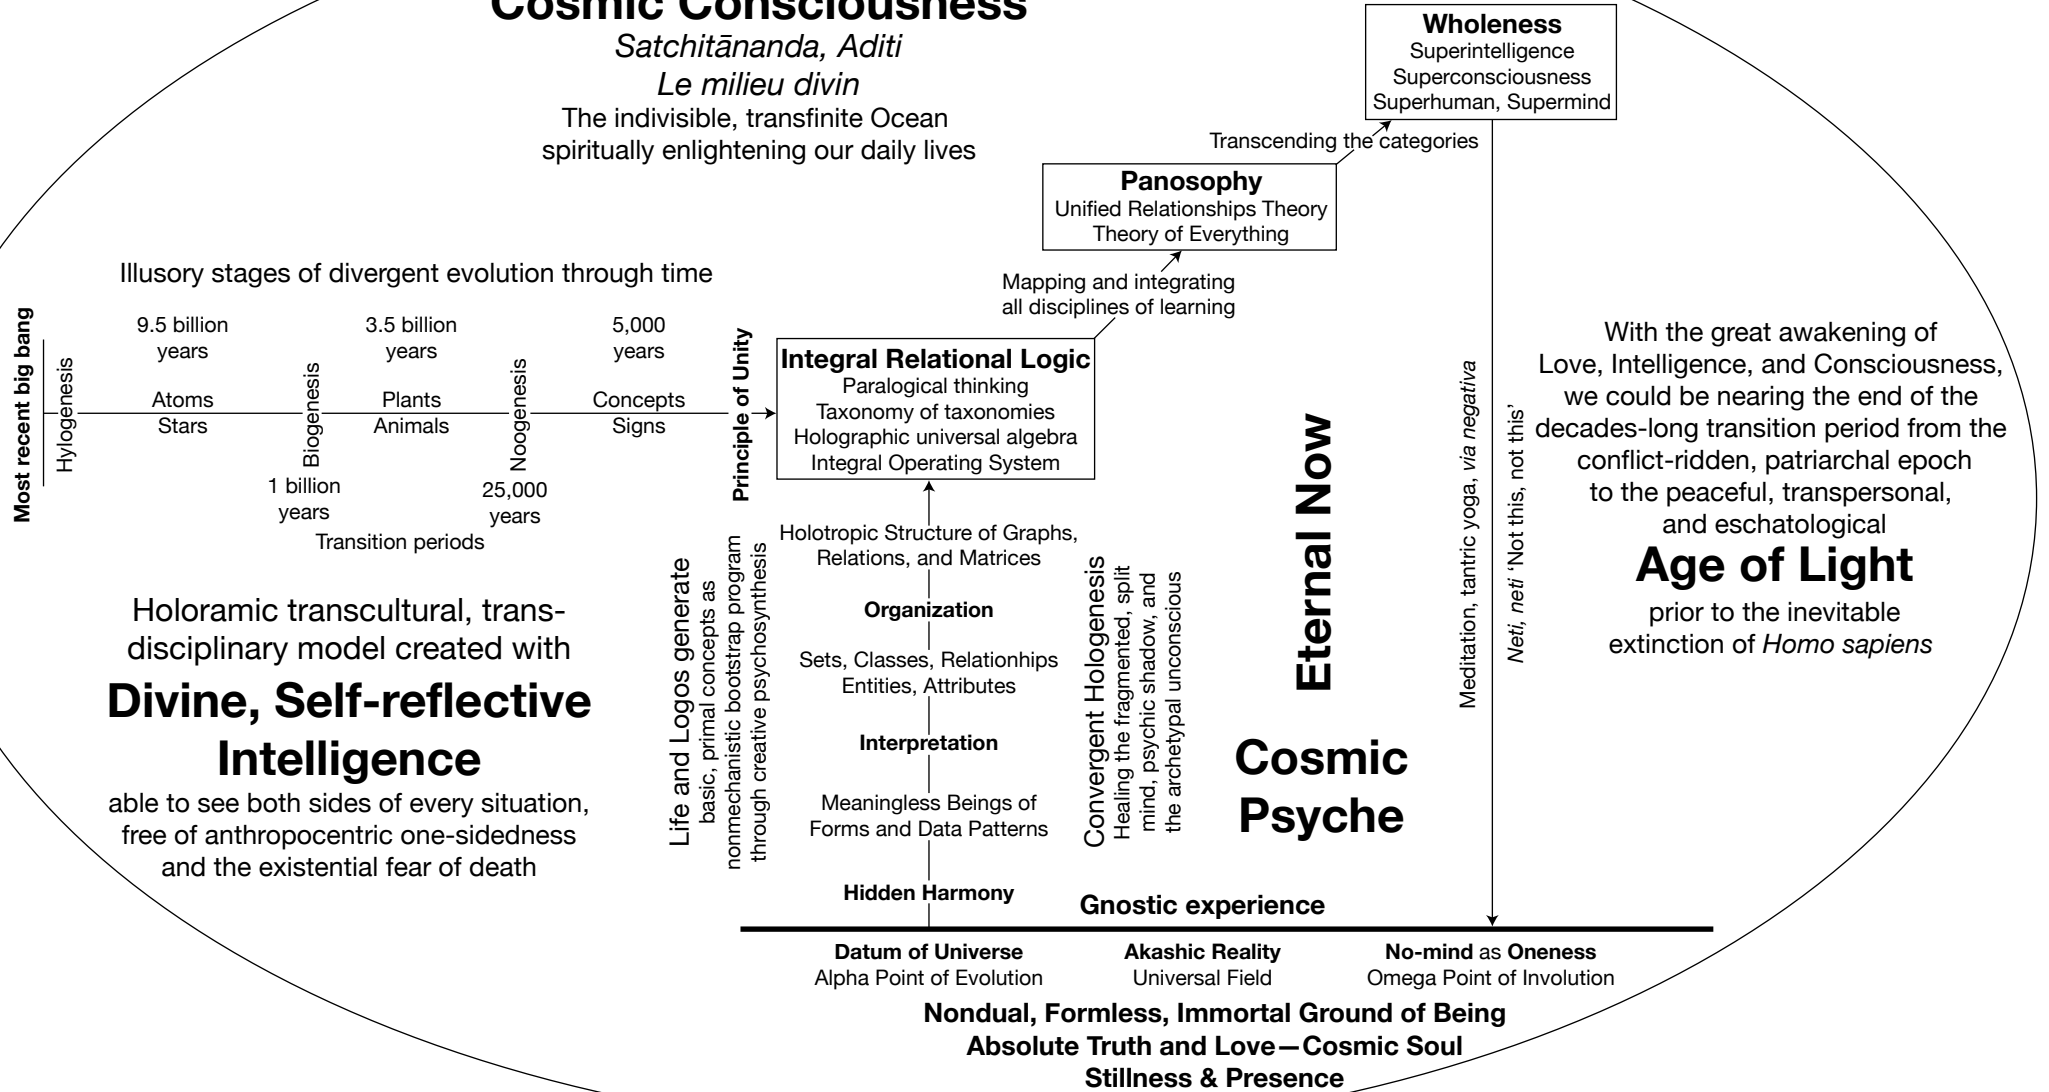

# The Contextual Foundation and coordinating framework of the Universe

## Cosmic Consciousness

*Satchitānanda, Aditi*  
*Le milieu divin*

The indivisible, transfinite Ocean  
spiritually enlightening our daily lives

Grand Design revealed by conscious evolution and thought experiment to Paul Hague